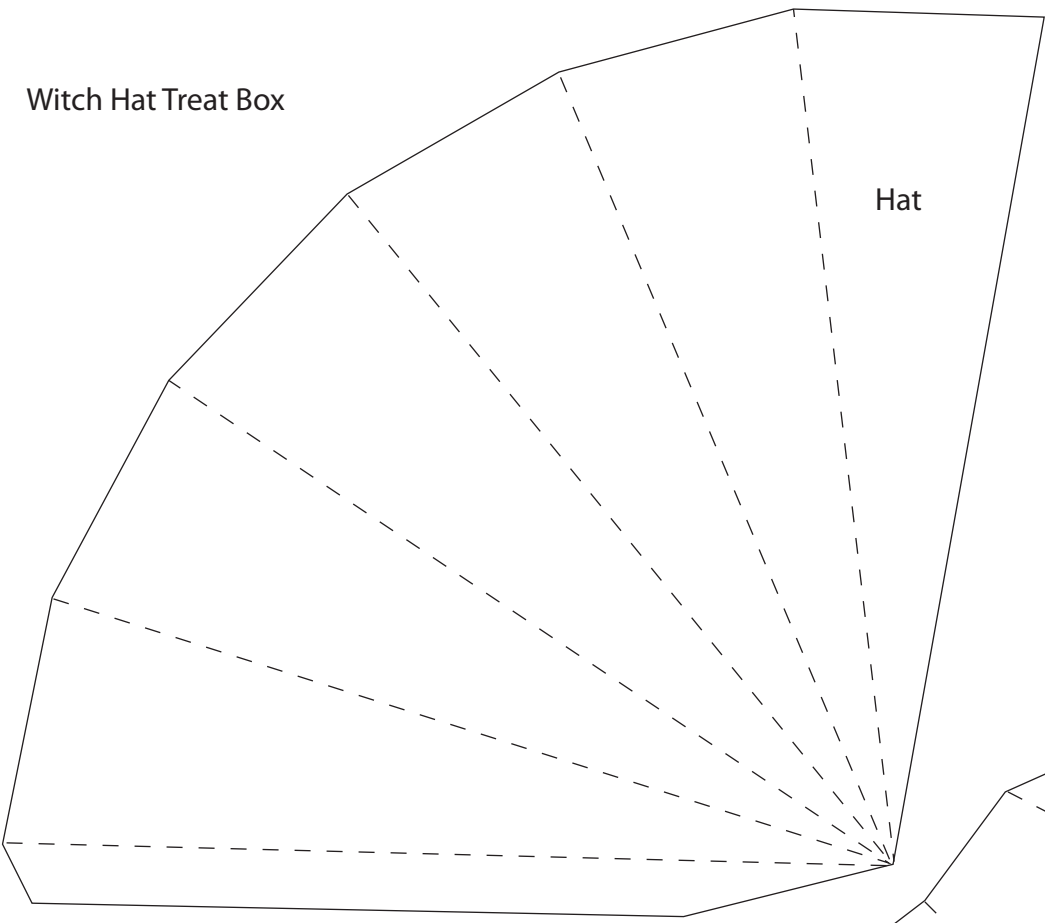

Witch Hat Treat Box

Hat

Base 1

— Cut lines  
- - - Fold lines

Cup

Base 2